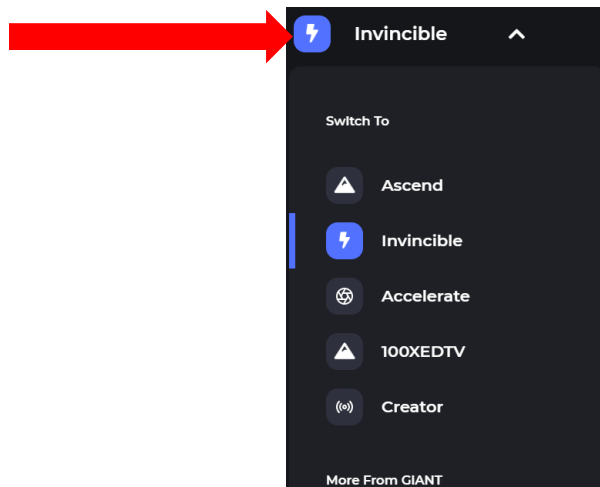

6. Click the "invincible" tab at the top left corner to open the menu