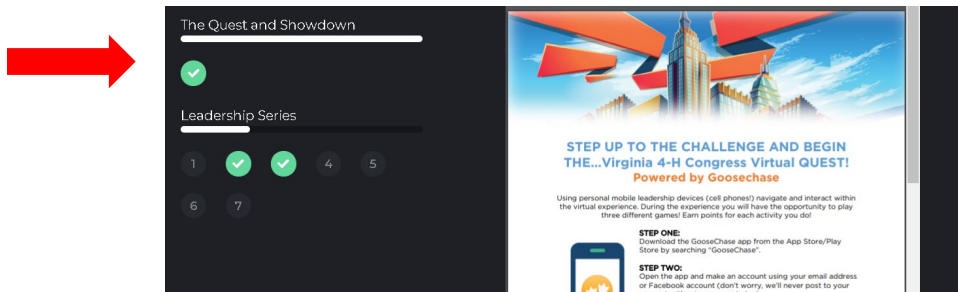

EXPLORE MORE LEADERSHIP CONTENT

While the experience has curated leadership content on your group page, attendees can also access 200+ hours of additional content on the [100XED.TV](https://www.100xed.tv) platform through Ascend and 100XEDTV. To access, navigate to the invincible drop-down menu, and click Ascend or 100XEDTV.

If you click on 100XEDTV you will navigate to "Newest Series," and click View All.

If you click on Ascend you will navigate to "Newest Series," and click on View All.

INTERACTIVE LEADERSHIP EXPERIENCES

Join us for the chance to win prizes! The Virtual Leadership Experience includes fun, interactive experiences. Check the [schedule](#) on the portal page for more details.

The **Quest** is an engaging digital scavenger hunt open to all participants. The Quest is played via a smartphone app. The instructions to access The Quest are included in your [leadership platform](#) and you will want to download the [Goosechase App](#) to join in on the