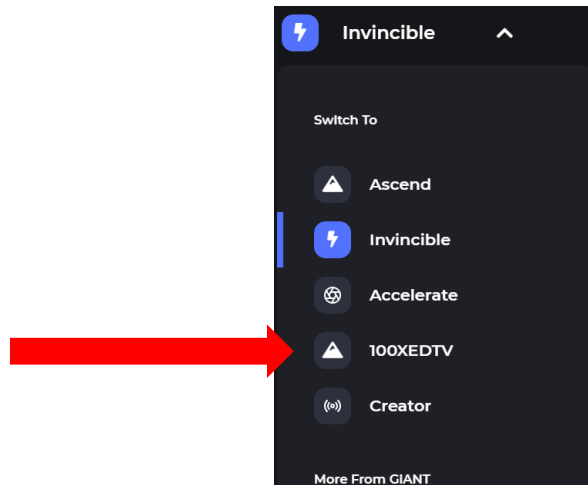

7. Click on "100XEDTV".