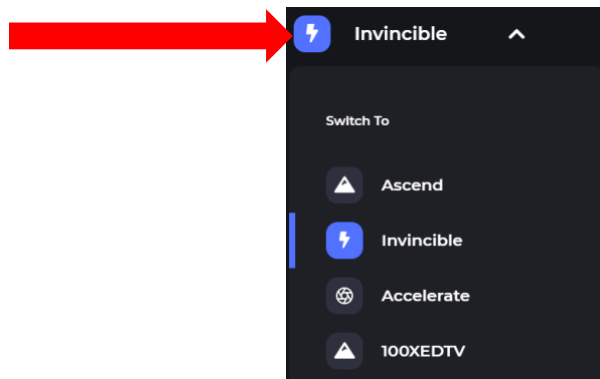

6. Click the “invincible” tab at the top left corner to open the menu