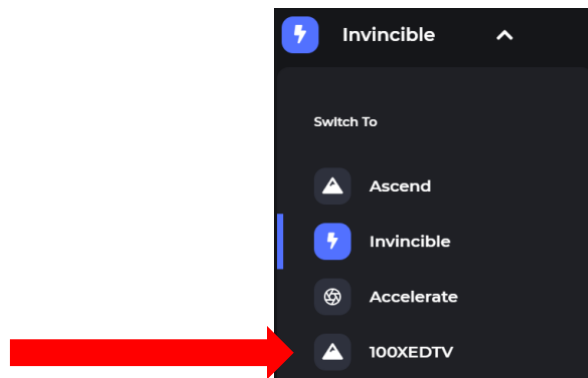

7. Click on “100XEDTV”.